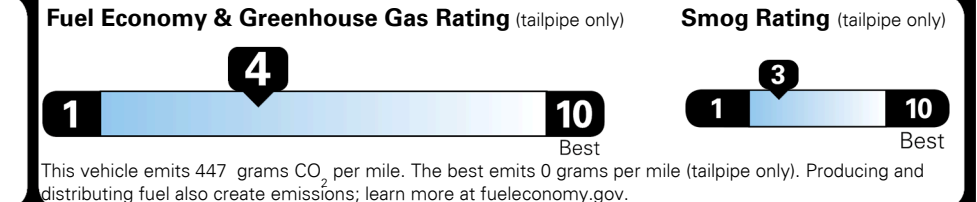

GENESIS WARRANTY

- 5-year/60,000-mile New Vehicle Warranty*
- 10-year/100,000-mile Powertrain Warranty*
- 7-year/Unlimited-mile Anti-perforation Warranty*
- Limited warranties, see dealer for details

Full Tank of Gas

Manufacturer's Suggested Retail Price: $43,750.00

ADDED FEATURES:

- ***Elite Package:** $1,750.00
  - Low Beam Assist
  - Rain-Sensing Wipers
  - Parking Distance Warning
  - Wide Sunroof
  - Wireless Charging Pad
- ***Prestige Package:** $2,500.00
  - Heads-Up Display
  - Surround View Monitor
  - Nappa Leather Seating Surfaces with Luxury Quilting
  - Heated Rear Seats
  - Microfiber Suede Headliner
- **Accessories**
  - *Illuminated Door Scuffs $395.00

Inland Freight & Handling : $995.00

SOLD TO: CA708   **SHIPPED TO: CA708**
GENESIS OF PITTSBURG
3950 CENTURY COURT
PITTSBURG CA 94565

VIN: KMTG34LE6KU031173	ENGINE: G6DPJA069157	EXTERIOR COLOR: SIBERIAN ICE	INTERIOR/SEAT COLOR: BLACK/BLACK
MODEL: R0442R65	PORT OF ENTRY: HU	TRANSPORT: TRUCK	ACCESSORY WEIGHT: 6 lbs./ 3 kgs.

EMISSIONS:
This vehicle is certified to meet emission requirements in all 50 states

TOTAL PRICE: $49,390.00

EPA DOT Fuel Economy and Environment

Gasoline Vehicle

Fuel Economy

20 MPG
combined city/hwy

17 MPG
city

26 MPG
highway

5.0 gallons per 100 miles

Compact Cars range from 14 to 119 MPG. The best vehicle rates 136 MPGe.

You spend $4,250
more in fuel costs over 5 years compared to the average new vehicle.

Annual fuel cost $2,250

Actual results will vary for many reasons, including driving conditions and how you drive and maintain your vehicle. The average new vehicle gets 27 MPG and costs $7,000 to fuel over 5 years. Cost estimates are based on 15,000 miles per year at $ 2.55 per gallon. MPGe is miles per gasoline gallon equivalent. Vehicle emissions are a significant cause of climate change and smog.

fueleconomy.gov
Calculate personalized estimates and compare vehicles

GOVERNMENT 5-STAR SAFETY RATINGS

This vehicle has not been rated by the government for overall vehicle score, frontal crash, side crash or rollover risk.

Source: National Highway Traffic Safety Administration (NHTSA).
www.safercar.gov or 1-888-327-4236

Manufacturer's suggested retail price includes manufacturer's recommended pre-delivery service. Gasoline license and title fees state and local taxes and dealer installed options and accessories are not included in the manufacturer's suggested retail price. This label has been affixed to this vehicle by Hyundai Motor America, pursuant to the requirements of 15 U.S.C. 1231 et seq. which prohibits its removal or alteration prior to delivery to the ultimate purchaser.

Scan this QR code for general model information and options

PARTS CONTENT INFORMATION

FOR VEHICLES IN THIS CARLINE: U.S./CANADIAN PARTS CONTENT: 2 %

MAJOR SOURCES OF FOREIGN PARTS CONTENT: KOREA: 88 %

FOR THIS VEHICLE: FINAL ASSEMBLY POINT: ULSAN, KOREA

COUNTRY OF ORIGIN:

ENGINE: KOREA   **TRANSMISSION: KOREA**

Note: Parts content does not include final assembly, distribution, or other non-parts costs.